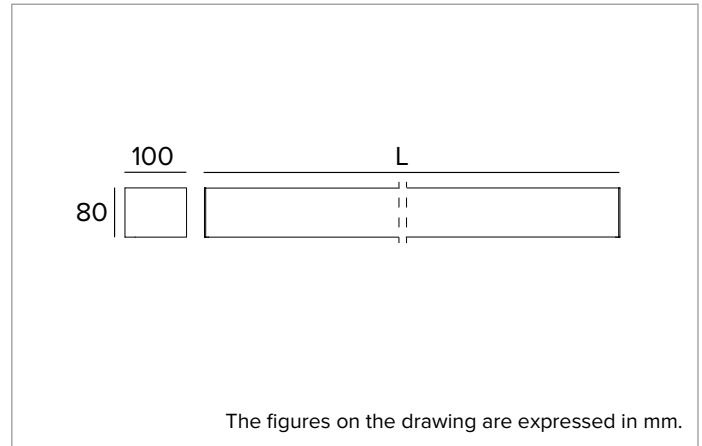

T026MX940ELPW | LOGICO EASY Stand Alone 100 - UGR19

Linear stand alone LED fixture for ceiling mounted or suspension installation. Emergency version

		4000K	H(m)	D(m)	E _{max} (lx)	
		Ra90		88°		
	Fixture Power	59W	1	1.94	2431	
	Source Flux	4636lm	2	3.88	608	
	Fixture Flux	4636lm	3	5.83	270	
	Efficacy	79lm/W	4	7.77	152	
G0301	I _{max} =525cd/klm	I _{max}	2432cd	5	9.71	97

Painted extruded aluminium body with 100mm section and polycarbonate end caps. Upper closing screen in white PVC.

Colour and finish: White

Dimensions: L=2340mm

Weight: 7.4Kg

Version: LINEAR

Degree of protection: IP40